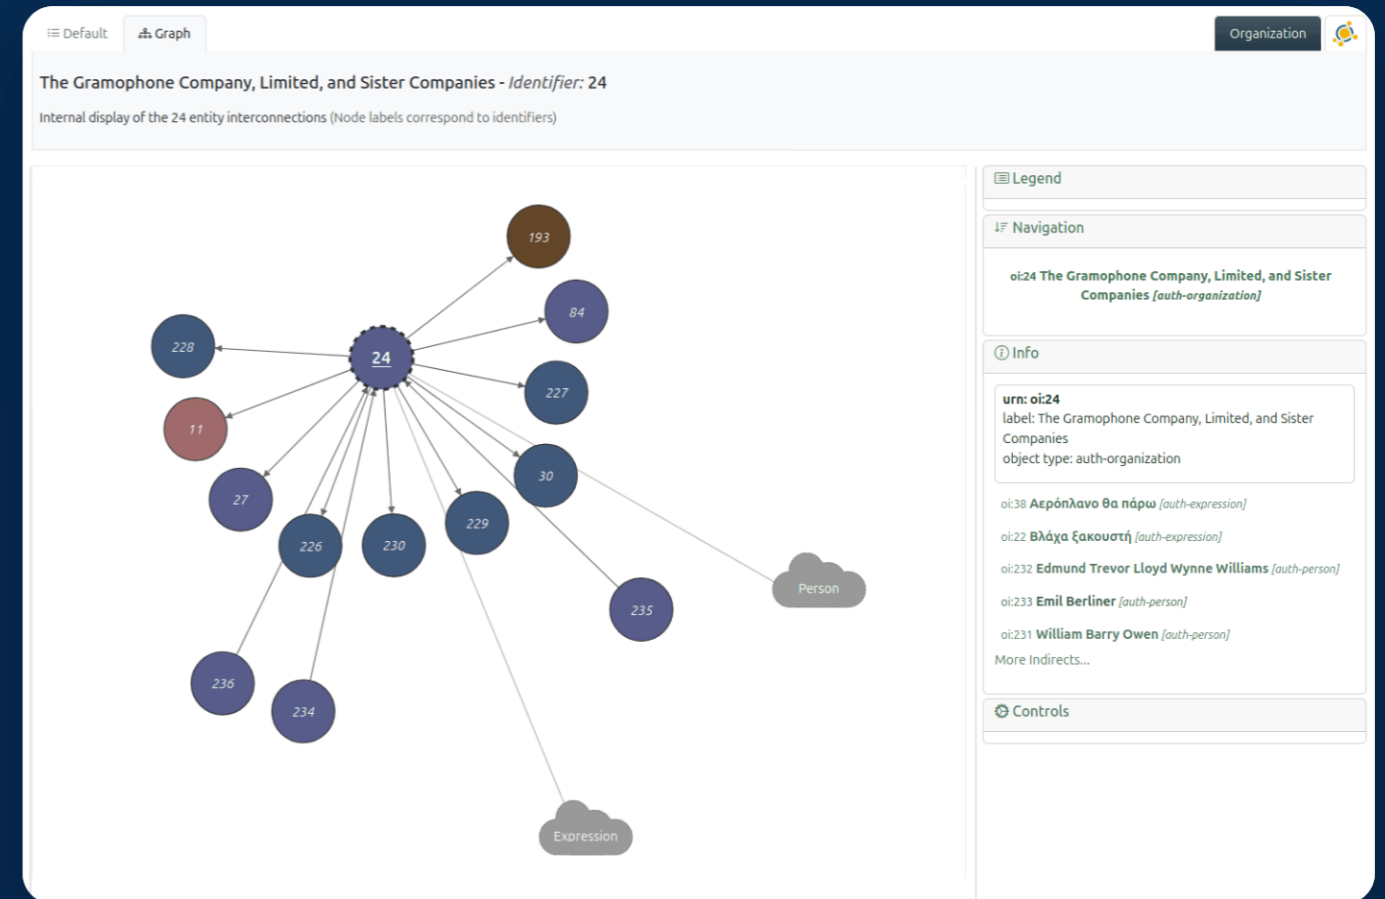

Semantic Modeling and Linked Open Data

- Generic web open-source platform
- Management of digital and physical collections
- Data modelling executed on a graph structure
- Manages complex semantic models and ontologies
- Support collaborative research environments

IFLA LRM

BIBFRAME

FRBRoo

CIDOC-CRM

EAD/ISAD

Music Ontology

- Organisations
- Places
- Events
- Persons
- Objects
- Genres
- Families
- Concepts
- Expressions

- Digital Humanities
- Anthropology
- Folkloristics
- History of Arts
- Cultural Geography
- Ethno/Musicology
- Philology
- Sociology
- Political Sciences
- Archeology
- History
- Legal
- Museology
- Theology

Online Readers & Players

Real-time Interconnections

Import-Export Data Network

Digital Collections

Fully Customisable Solr Subsystem

Own Repository

demo: <https://music.reasonablegraph.org/>
visit <https://reasonablegraph.org/>